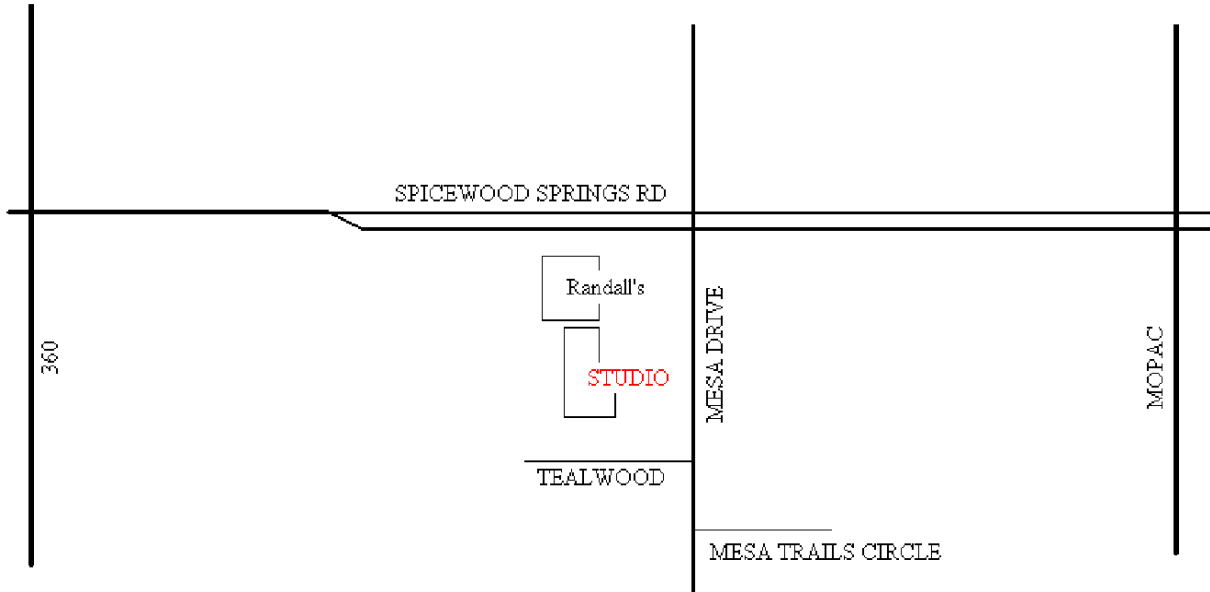

Scottish Country Dance Alliance
9th Birthday Party

You are cordially invited to join us on Sunday 2 January 2011 at Shirley McPhail Dance Studio to celebrate our birthday. (29 December 2001)

Join members and guests at 2.00pm for an afternoon of favourite dances, then to Anne's house for an evening of good food and merry cheer.

See you at the party!!

Shirley McPhail Studio is located at the corner of Mesa Drive and Spicewood Springs Road, in the Northwest Hills area of Austin. The studio is between Mangia Pizza and Randall's grocery.

Anne's house is off Bee Caves Road, at 10089 Circleview Drive, 78733 In the Barton Creek West Neighborhood.